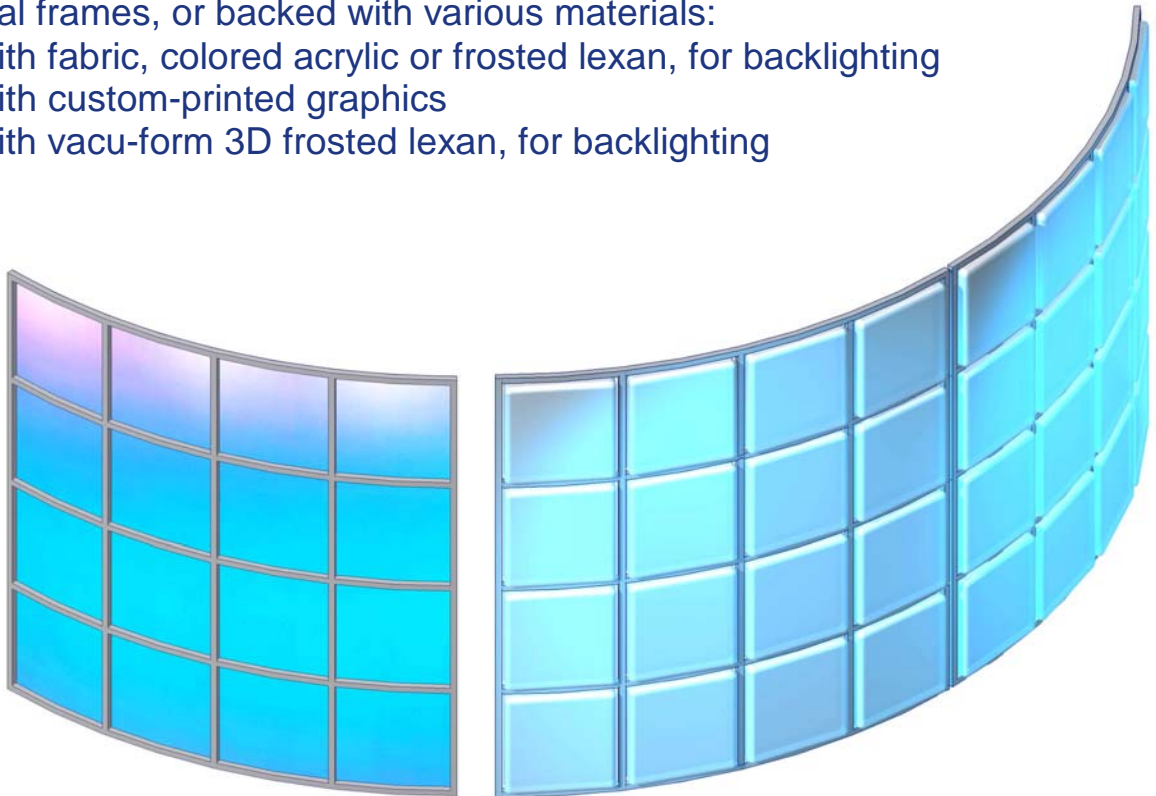

blue | line studios

flat metal frames

- can be ground-supported, or hung
- open metal frames, or backed with various materials:
- backed with fabric, colored acrylic or frosted lexan, for backlighting
- backed with custom-printed graphics
- backed with vacu-form 3D frosted lexan, for backlighting