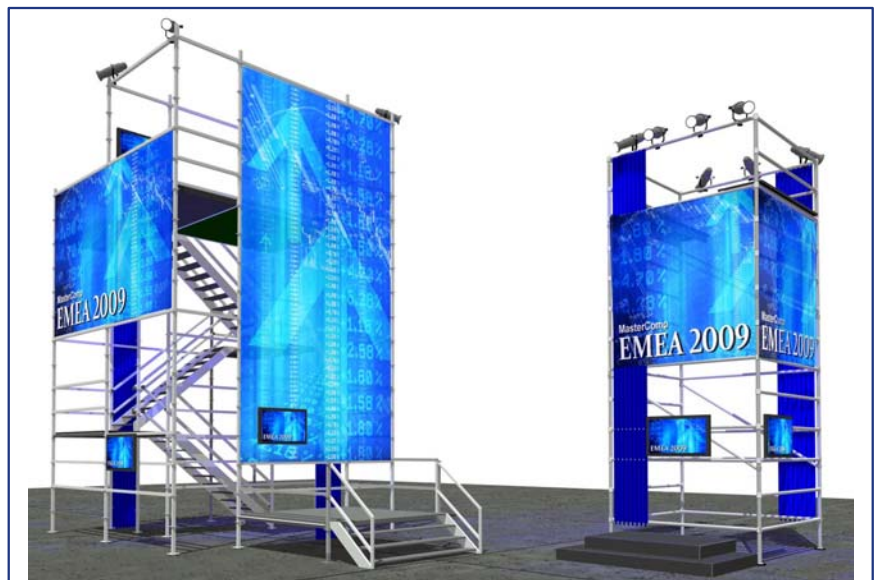

blue | line studios

scaffold sets

- lighting towers
- press towers & platforms
- control platforms
- dj towers
- scenic elements
- product display
- graphic supports

scaffold set 204

scaffold set 205

scaffold set 206