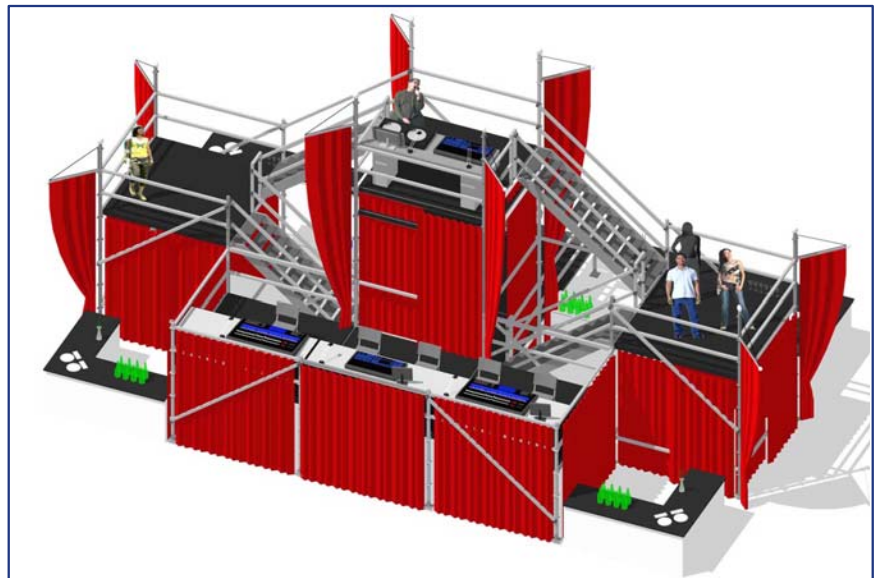

blue | line studios

scaffold sets

- lighting towers
- press towers & platforms
- control platforms
- dj towers
- scenic elements
- product display
- graphic supports

scaffold set 201

scaffold set 202

scaffold set 203