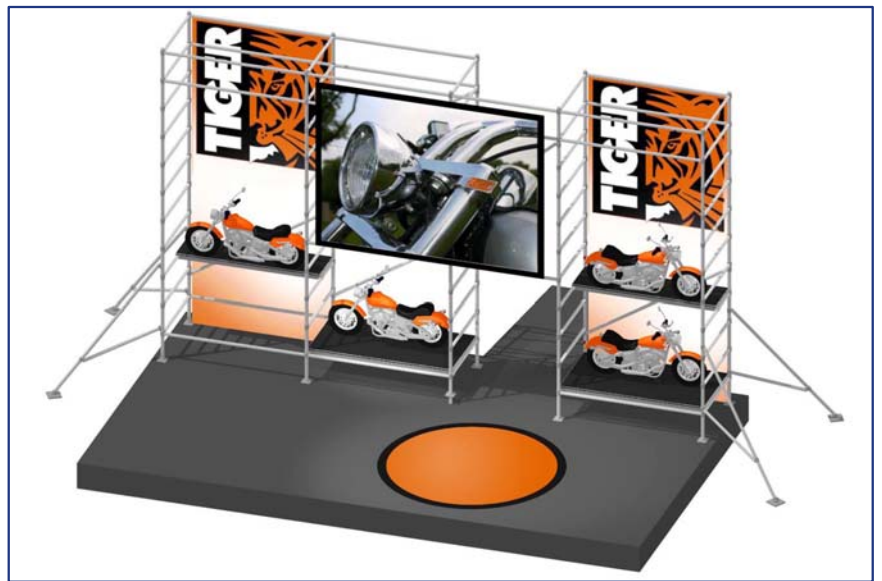

scaffold set 205