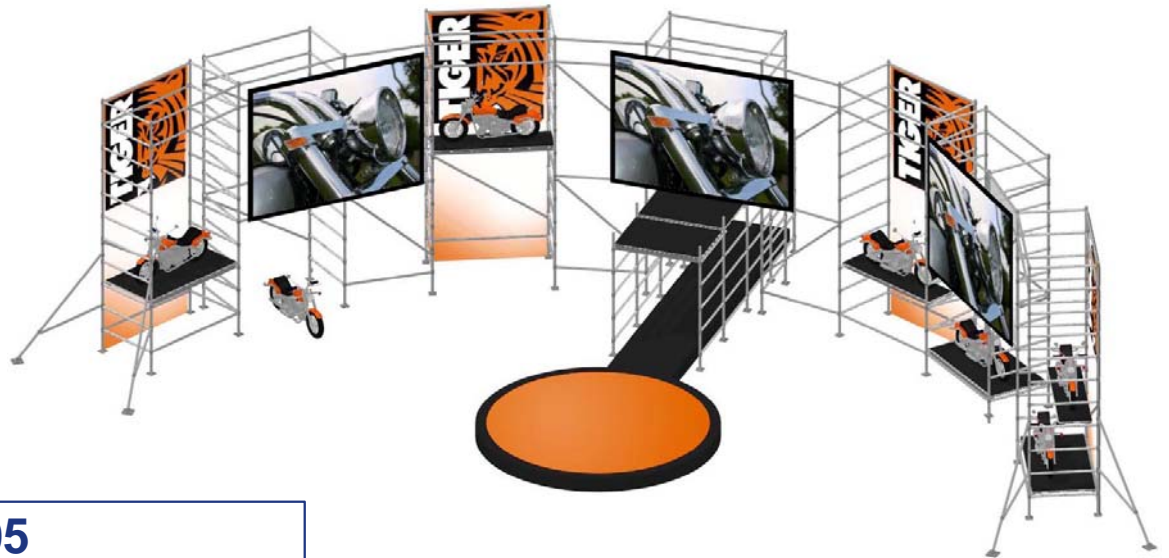

scaffold set 204

scaffold set 205