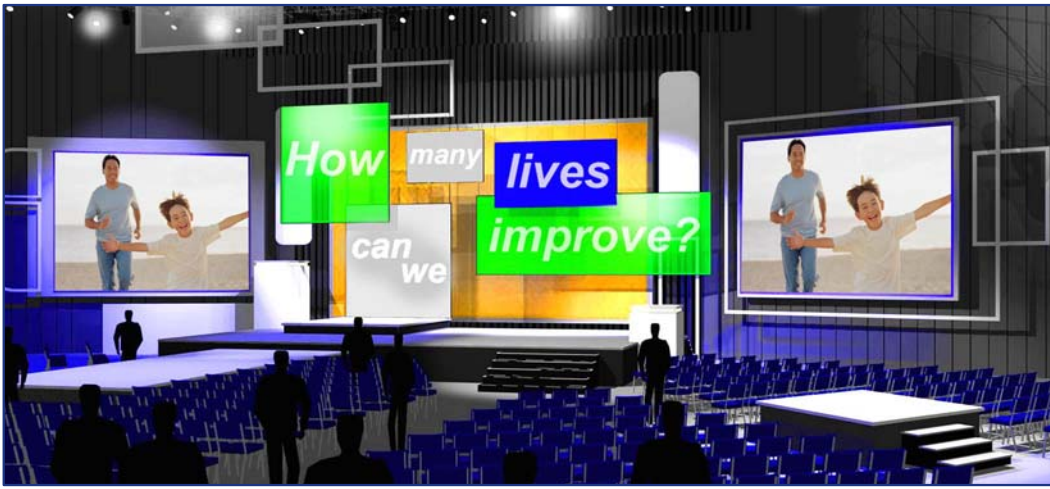

rental set 008

- hard screen surrounds
- hard walls
- hanging open frames and hanging frames w/ fabric backing (shown with gobo effects/words)
- multiple level stages
- white cyc backing
- drape run-off
- lectern