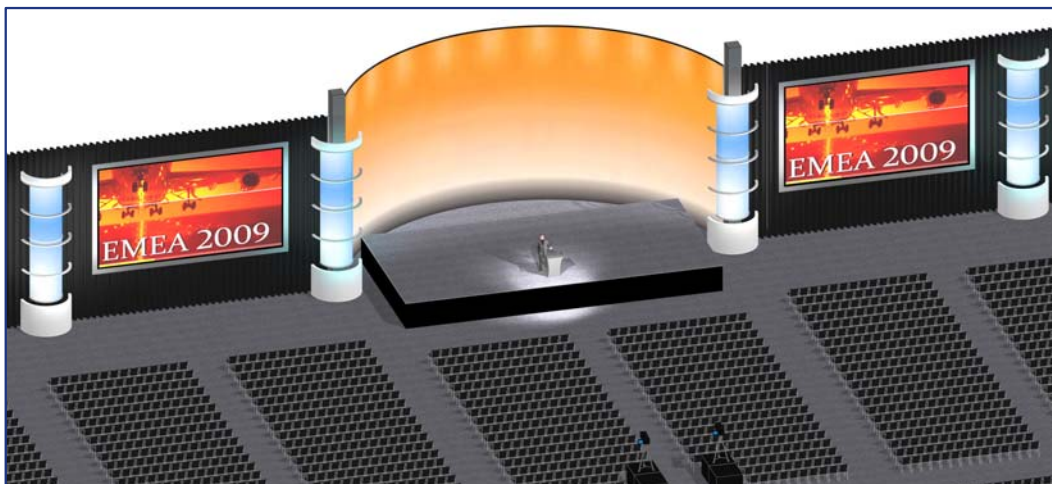

rental set 013

- hard screen surrounds
- hard walls
- backlit columns
- carpeted stage & decks
- curved white cyc backing
- drape run-off left & right
- lectern

blue | line studios