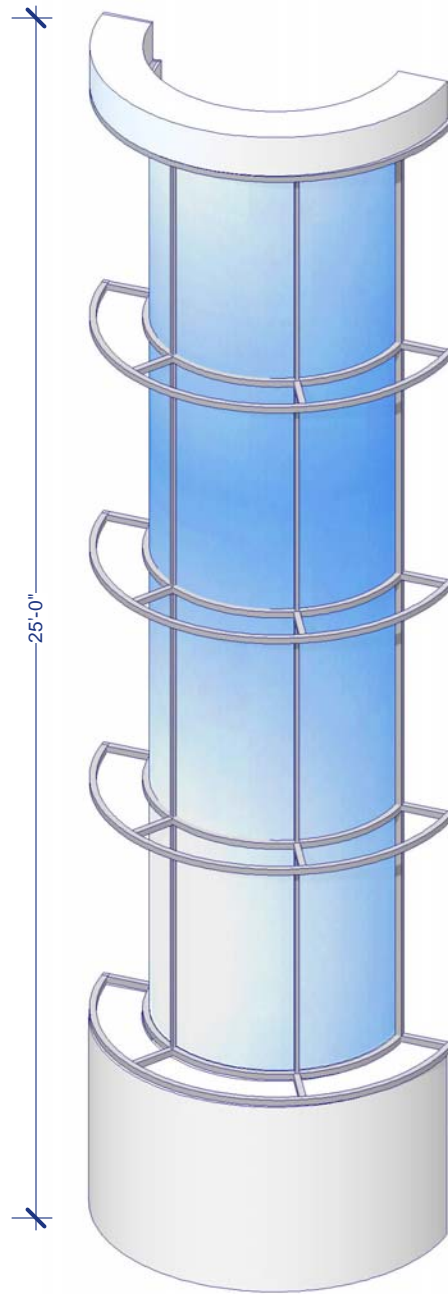

flat hard walls

- various sizes, to create almost any configuration
- optional finishes:
 - painted in any color
 - fabric covered
 - custom-printed graphics

curved hard walls

- 4x8 and 4x4 on 10' radius
- optional finishes:
 - painted in any color
 - fabric covered
 - custom-printed graphics

blue | line studios

flat metal frames

- can be ground-supported, or hung
- open metal frames, or backed with various materials:
- backed with fabric, colored acrylic or frosted lexan, for backlighting
- backed with custom-printed graphics
- backed with vacu-form 3D frosted lexan, for backlighting

curved metal frames

- can be ground-supported, or hung
- open metal frames, or backed with various materials:
- backed with fabric, colored acrylic or frosted lexan, for backlighting
- backed with vacu-form 3D frosted lexan, for backlighting

blue | line studios

backlit columns

- modular units, can be set up at 10' to 25' tall
- metal frames, backed with frosted lexan, for backlighting
- optional solid bases and caps

blue | line studios

001 large