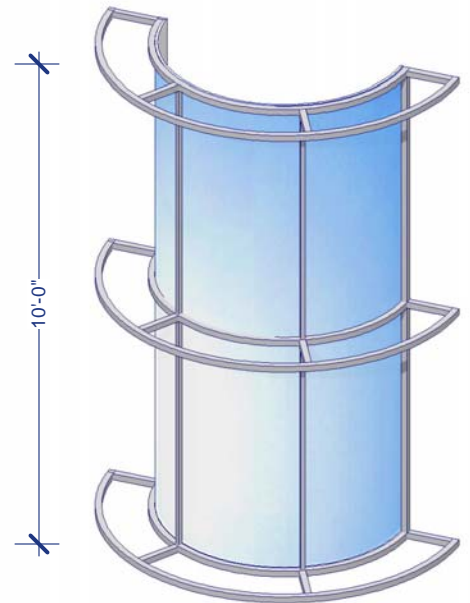

blue | line studios

flat metal frames

- can be ground-supported, or hung
- open metal frames, or backed with various materials:
- backed with fabric, colored acrylic or frosted lexan, for backlighting
- backed with custom-printed graphics
- backed with vacu-form 3D frosted lexan, for backlighting

blue | line studios

backlit columns

- modular units, can be set up at 10' to 25' tall
- metal frames, backed with frosted lexan, for backlighting
- optional solid bases and caps

blue | line studios

001 large