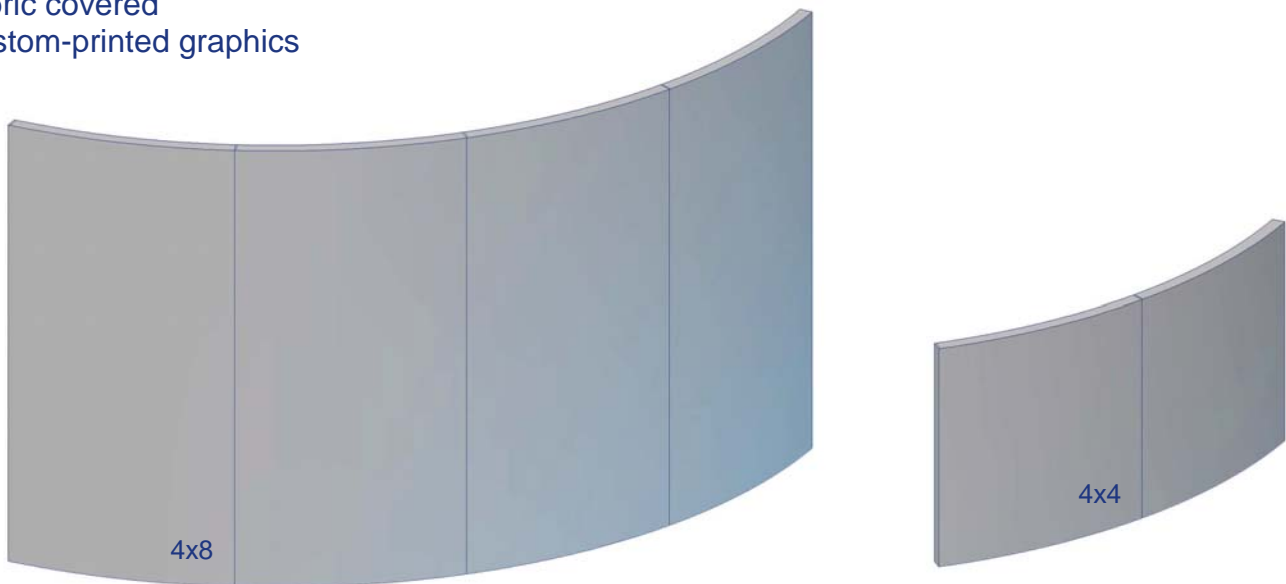

flat hard walls

- various sizes, to create almost any configuration
- optional finishes:
 - painted in any color
 - fabric covered
 - custom-printed graphics

curved hard walls

- 4x8 and 4x4 on 10' radius
- optional finishes:
 - painted in any color
 - fabric covered
 - custom-printed graphics

blue | line studios

flat metal frames

- can be ground-supported, or hung
- open metal frames, or backed with various materials:
- backed with fabric, colored acrylic or frosted lexan, for backlighting
- backed with custom-printed graphics
- backed with vacu-form 3D frosted lexan, for backlighting

blue | line studios

backlit columns

- modular units, can be set up at 10' to 25' tall
- metal frames, backed with frosted lexan, for backlighting
- optional solid bases and caps

blue | line studios

001 large