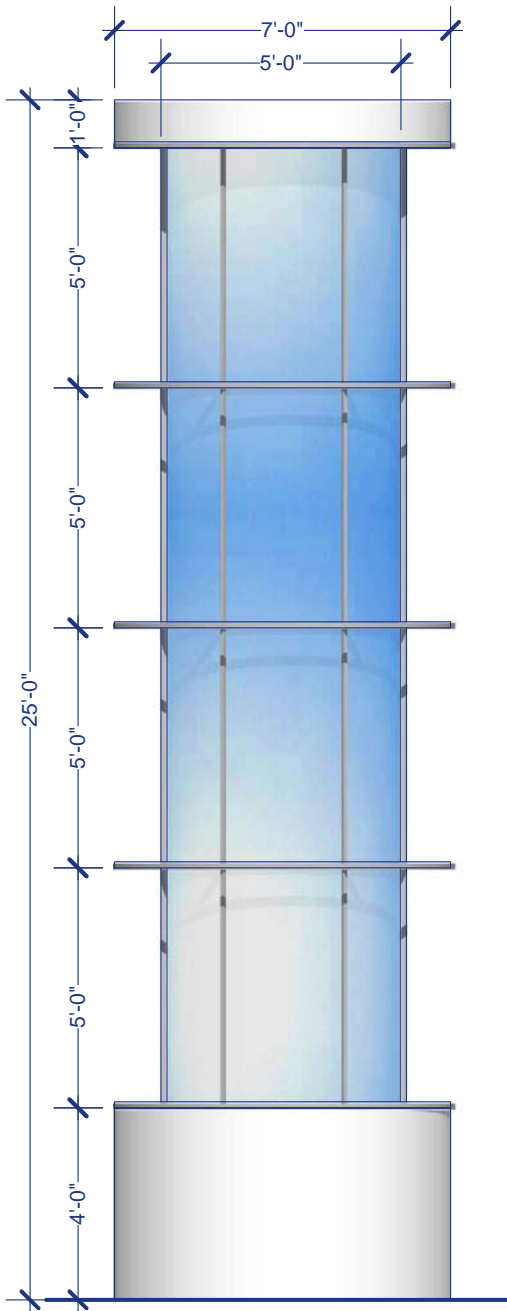

blue | line studios

flat metal frames

- can be ground-supported, or hung
- open metal frames, or backed with various materials:
- backed with fabric, colored acrylic or frosted lexan, for backlighting
- backed with custom-printed graphics
- backed with vacu-form 3D frosted lexan, for backlighting

curved metal frames

- can be ground-supported, or hung
- open metal frames, or backed with various materials:
- backed with fabric, colored acrylic or frosted lexan, for backlighting
- backed with vacu-form 3D frosted lexan, for backlighting

blue | line studios

backlit columns

- modular units, can be set up at 10' to 25' tall
- metal frames, backed with frosted lexan, for backlighting
- optional solid bases and caps

blue | line studios

001 large