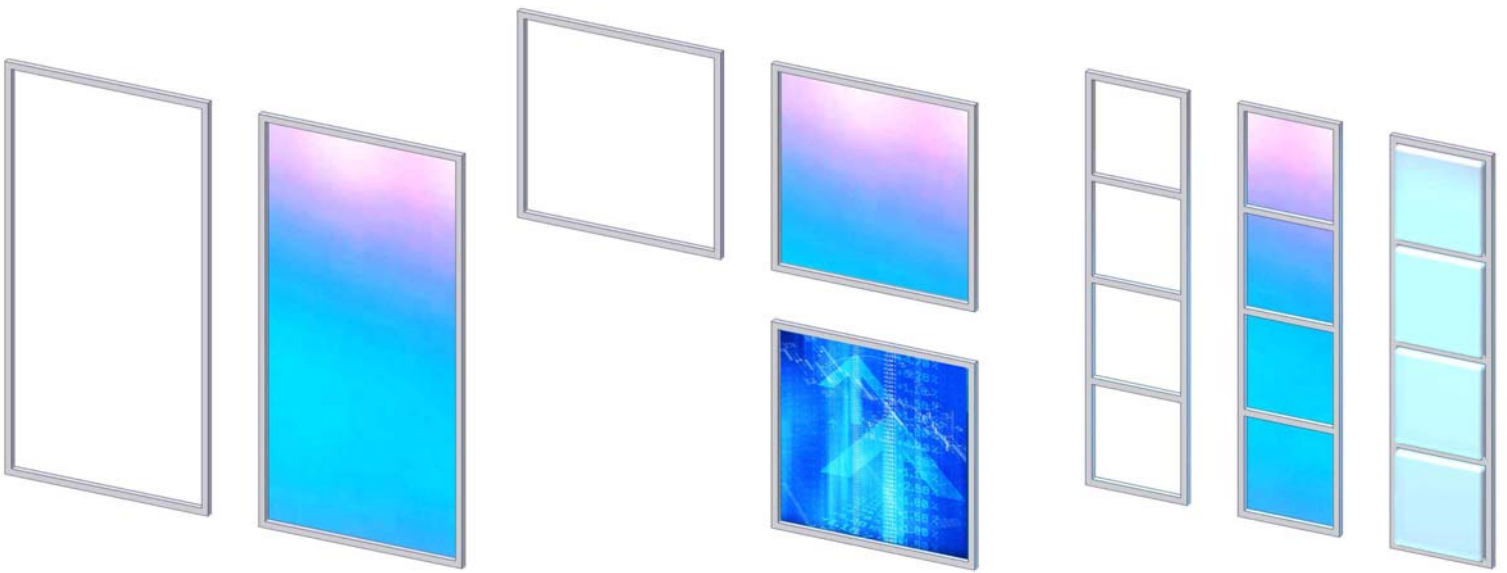

flat hard walls

- various sizes, to create almost any configuration
- optional finishes:
 - painted in any color
 - fabric covered
 - custom-printed graphics

curved hard walls

- 4x8 and 4x4 on 10' radius
- optional finishes:
 - painted in any color
 - fabric covered
 - custom-printed graphics

blue | line studios

flat metal frames

- can be ground-supported, or hung
- open metal frames, or backed with various materials:
- backed with fabric, colored acrylic or frosted lexan, for backlighting
- backed with custom-printed graphics
- backed with vacu-form 3D frosted lexan, for backlighting

curved metal frames

- can be ground-supported, or hung
- open metal frames, or backed with various materials:
- backed with fabric, colored acrylic or frosted lexan, for backlighting
- backed with vacu-form 3D frosted lexan, for backlighting

blue | line studios

backlit columns

- modular units, can be set up at 10' to 25' tall
- metal frames, backed with frosted lexan, for backlighting
- optional solid bases and caps

blue | line studios

001 large