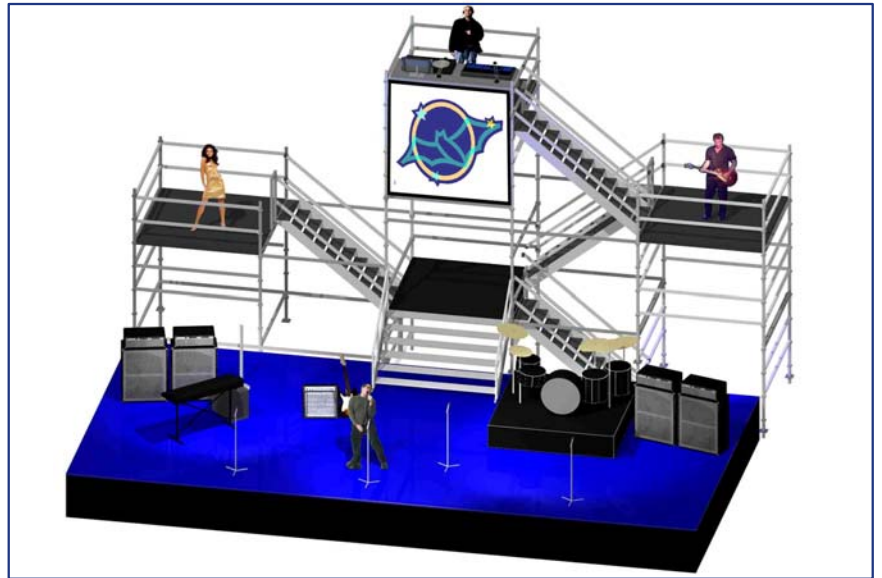

blue | line studios

scaffold sets

- lighting towers
- press towers & platforms
- control platforms
- dj towers
- scenic elements
- product display
- graphic supports

scaffold set 201

scaffold set 202

scaffold set 203

blue | line studios

scaffold sets

- lighting towers
- press towers & platforms
- control platforms
- dj towers
- scenic elements
- product display
- graphic supports

scaffold set 204

scaffold set 205

scaffold set 206