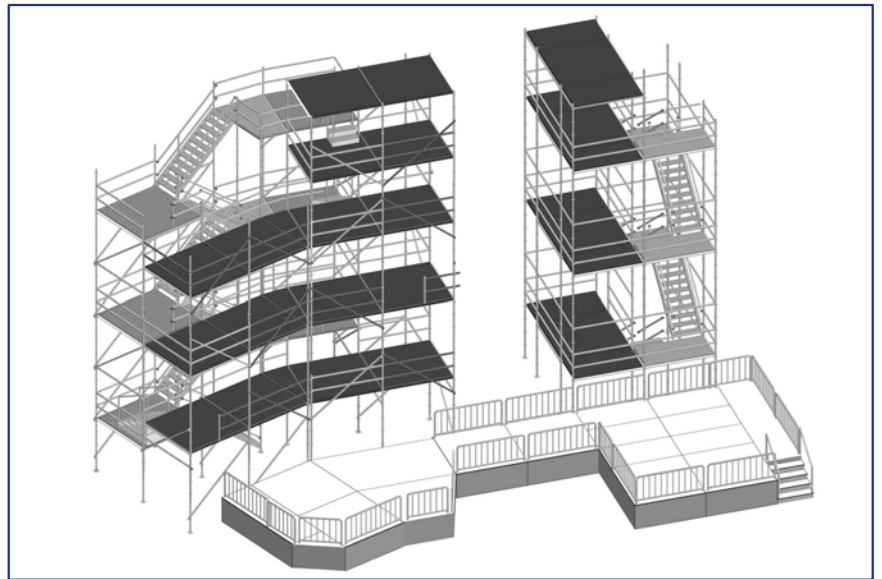

blue | line studios

scaffold sets

- lighting towers
- press towers & platforms
- control platforms
- dj towers
- scenic elements
- product display
- graphic supports

scaffold set 201

scaffold set 202

scaffold set 203